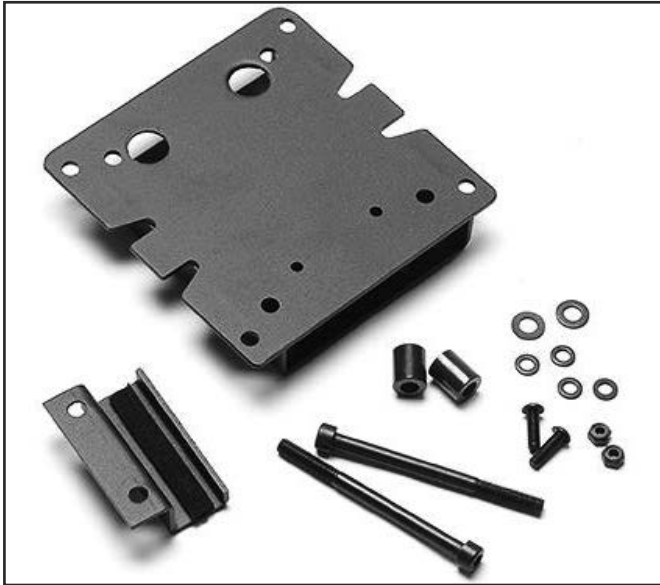

PART# K0SP59ST **MSRP \$49.99**

Motor Scooters

Scooter, ATV and Side by Side Accessories

TOP CASE MOUNTING BRACKET

Complete Kit and all mounting hardware
Fits KYMCO XCITING 250/500 ALL MODEL YEARS
PART# K0XC55ST **MSRP \$79.99**

Motor Scooters

Scooter, ATV and Side by Side Accessories

TOP CASE MOUNTING BRACKET

Complete Kit and all mounting hardware
Fits KYMCO YAGER 200i ALL MODEL YEARS
PART# K0YG58ST **MSRP \$60.99**

Motor Scooters