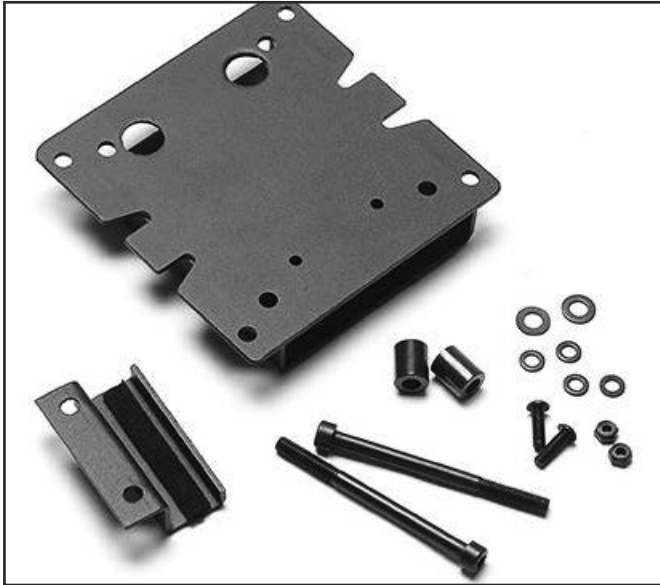

Motor Scooters

Scooter, ATV and Side by Side Accessories

TOP CASE MOUNTING BRACKET

INCLUDES COMPLETE MOUNTING KIT AND ALL HARDWARE

Fits KYMCO SUPER 8 50/150 ALL MODEL YEARS

(Does Not Fit 2015 MODEL Super 8 50/150 R & X

PART# K0SP59ST **MSRP \$49.99**

Motor Scooters

Scooter, ATV and Side by Side Accessories

TOP CASE MOUNTING BRACKET

Complete Kit and all mounting hardware
Fits KYMCO XCITING 250/500 ALL MODEL YEARS
PART# K0XC55ST **MSRP \$79.99**