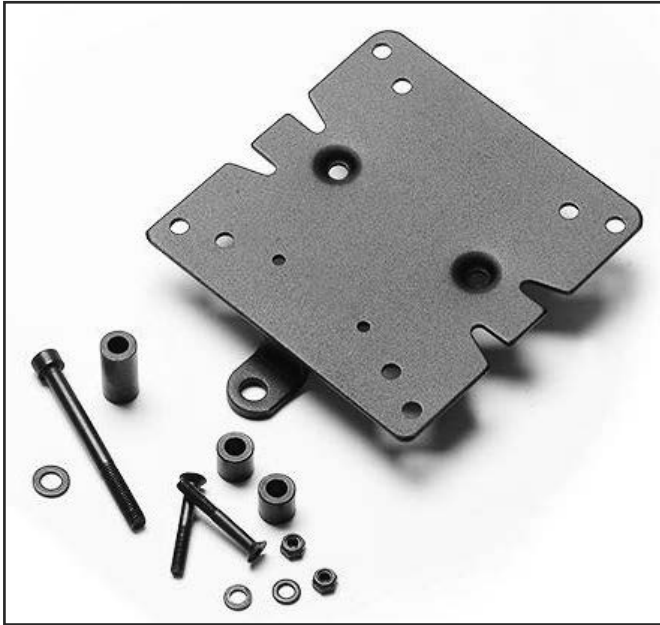

TOP CASE MOUNTING BRACKET

INCLUDES COMPLETE MOUNTING KIT AND ALL HARDWARE

Fits KYMCO SUPER 8 50/150 ALL MODEL YEARS

(Does Not Fit 2015 MODEL Super 8 50/150 R & X

PART# K0SP59ST **MSRP $49.99**

Motor Scooters